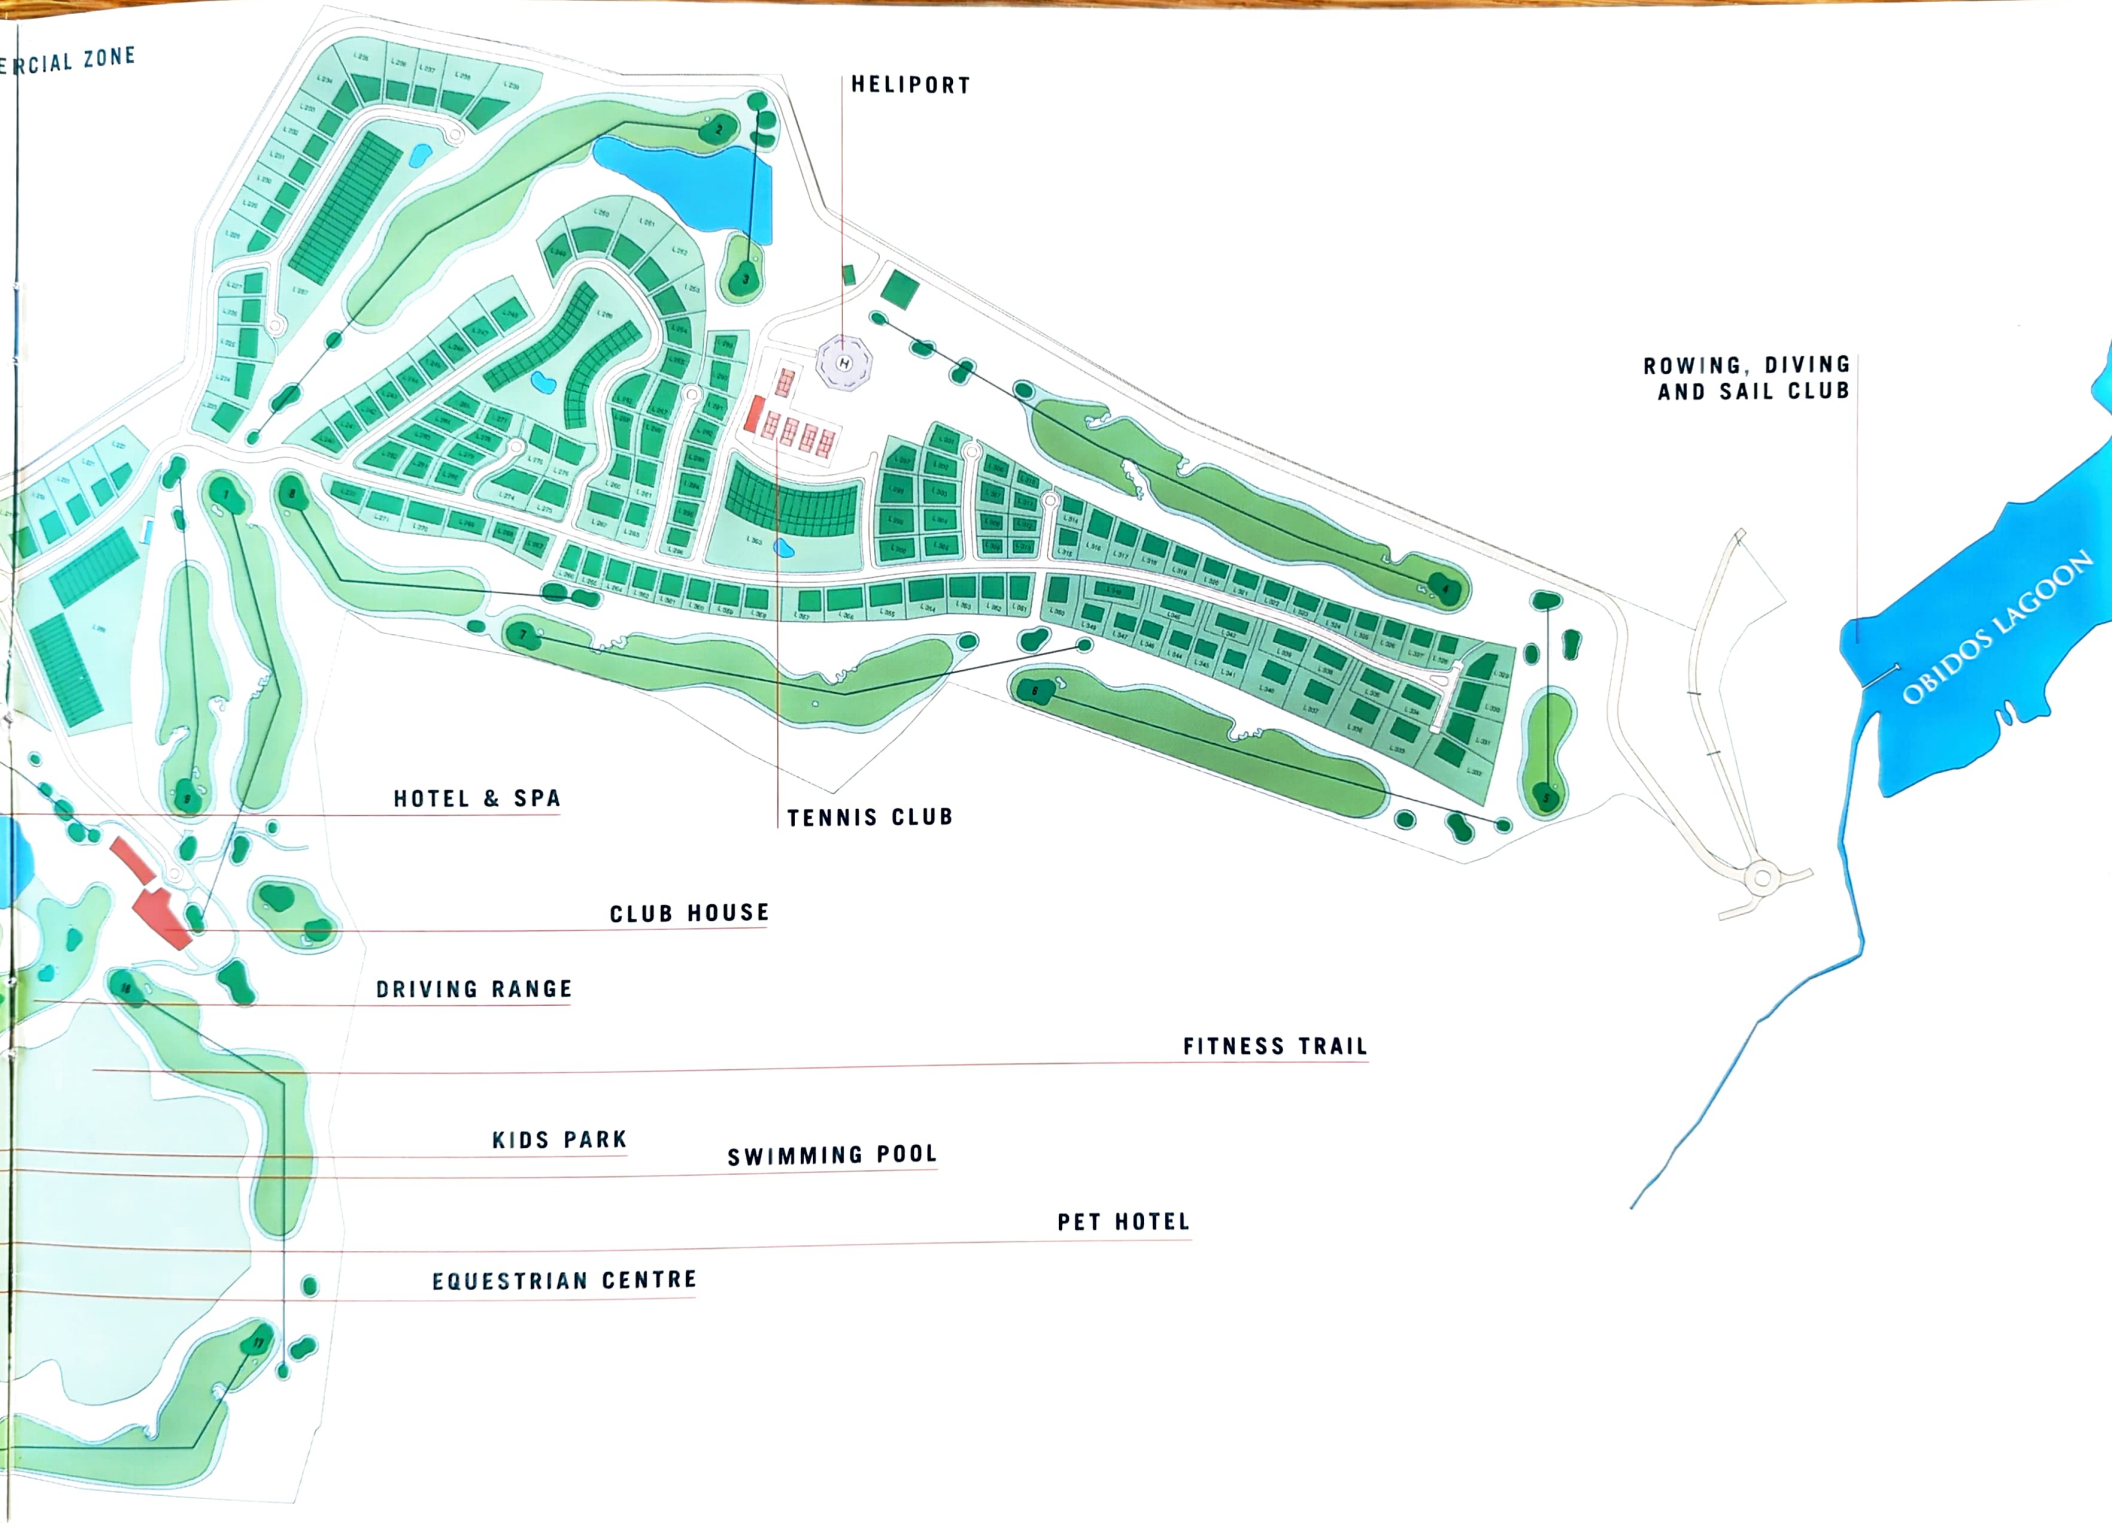

COMMERCIAL ZONE

HELIPORT

ROWING, DIVING
AND SAIL CLUB

OBIDOS LAGOON

HOTEL & SPA

TENNIS CLUB

CLUB HOUSE

DRIVING RANGE

FITNESS TRAIL

KIDS PARK

SWIMMING POOL

PET HOTEL

EQUESTRIAN CENTRE